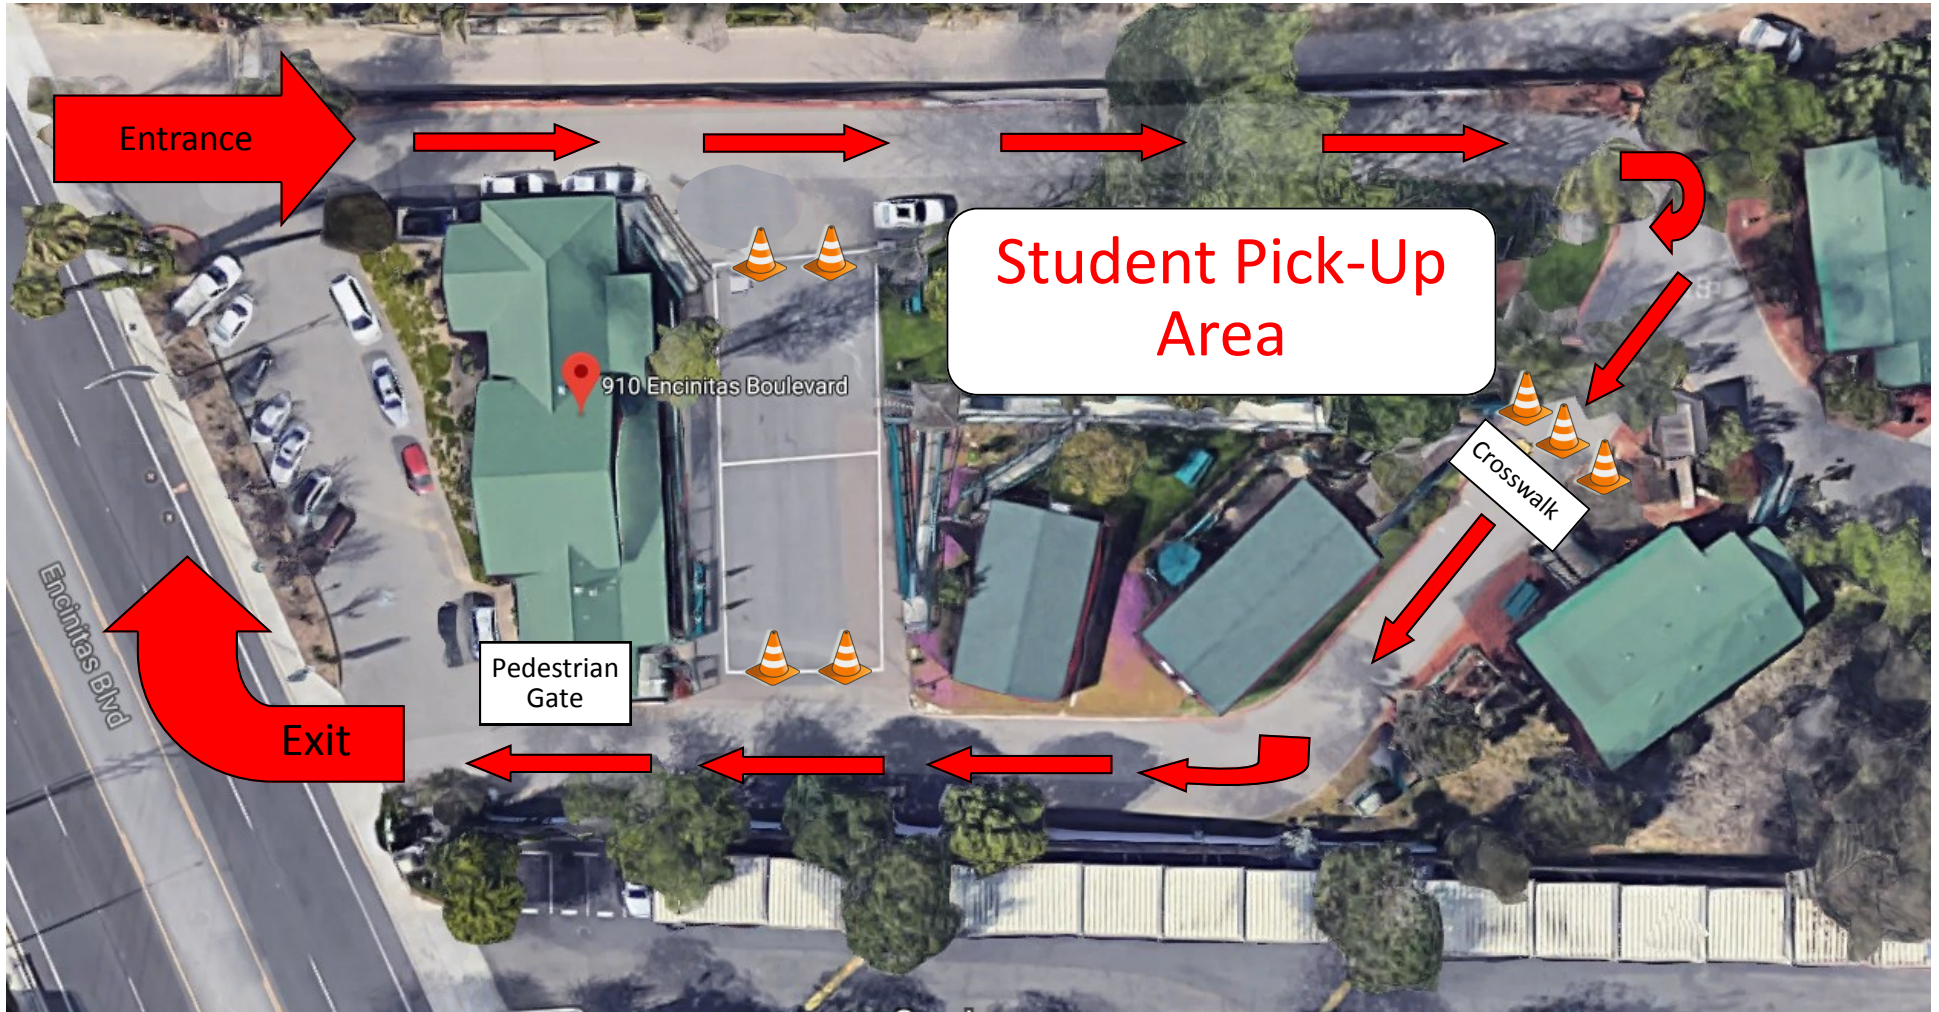

Middle School *Arrival* Map

Important:

Students may be dropped off between 7:30 AM—8:00 AM and enter at pedestrian gate.

The gates will open for cars at 8:00 AM and close at 8:23 AM.

Students arriving after 8:23 AM must be dropped off at the front of the school and enter through the pedestrian gate.

Please do not block the crosswalk with your vehicle.

Exit via right turn only onto Encinitas Blvd.

Middle School *Dismissal* Map

Important:

Display car placard on dashboard.

Entrance gate will open at 3:05 PM. Cars may queue up as far as the crosswalk.

Crosswalk cones will be removed and traffic can exit campus at 3:15 PM.

Please do not block the crosswalk with your vehicle.

After you pick up your child(ren), cautiously merge to the outer lane to exit the school.

Exit via right turn only onto Encinitas Blvd.

If you arrive after the gates are closed, please park at the front of the school and enter the campus through the pedestrian gate.