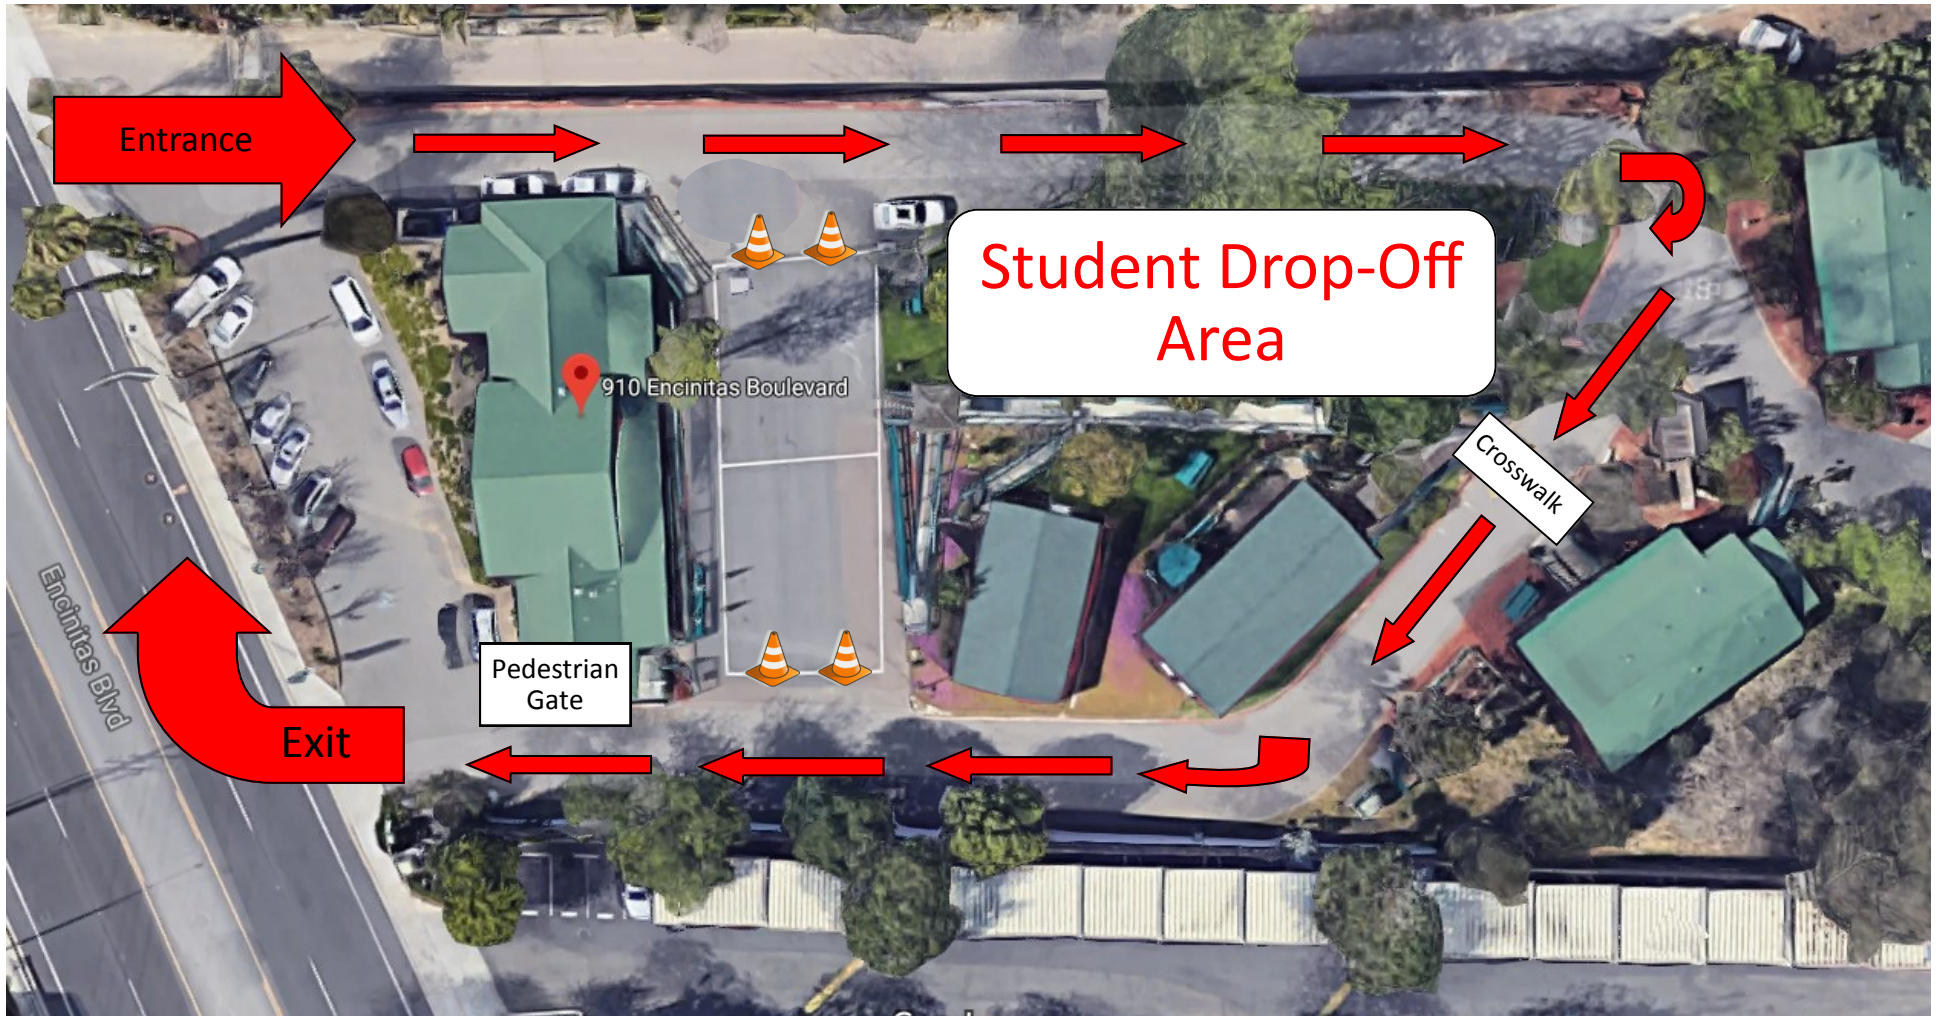

Middle School *Arrival* Map

Important:

Students may be dropped off between 7:30 AM—8:00 AM and enter at pedestrian gate.

The gates will open for cars at 8:00 AM and close at 8:23 AM.

Students arriving after 8:23 AM must be dropped off at the front of the school and enter through the pedestrian gate.

Please do not block the crosswalk with your vehicle.

Exit via right turn only onto Encinitas Blvd.

Middle School *Dismissal* Map

Important:

Display car placard on dashboard.

Entrance gate will open at 3:05 PM. Cars may queue up as far as the crosswalk.

Crosswalk cones will be removed and traffic can exit campus at 3:15 PM.

Please do not block the crosswalk with your vehicle.

After you pick up your child(ren), cautiously merge to the outer lane to exit the school.

Exit via right turn only onto Encinitas Blvd.

If you arrive after the gates are closed, please park at the front of the school and enter the campus through the pedestrian gate.